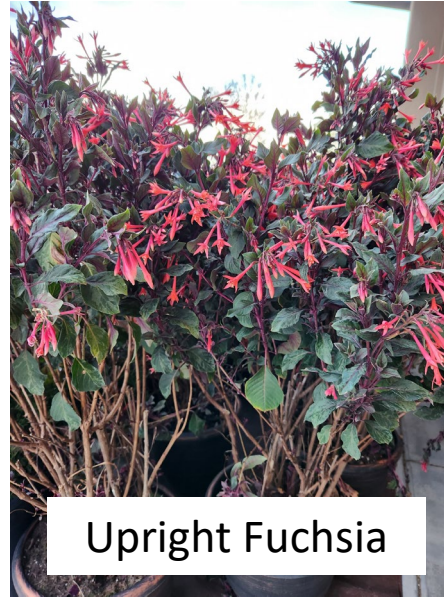

2023 Antelope Garden Club Plant Sale Photos

V&P Donations

Wandering Jew

Upright Fuchsia

Hanging Fuchsia

Nandina Domestica

Rosemary

More V&P Donations